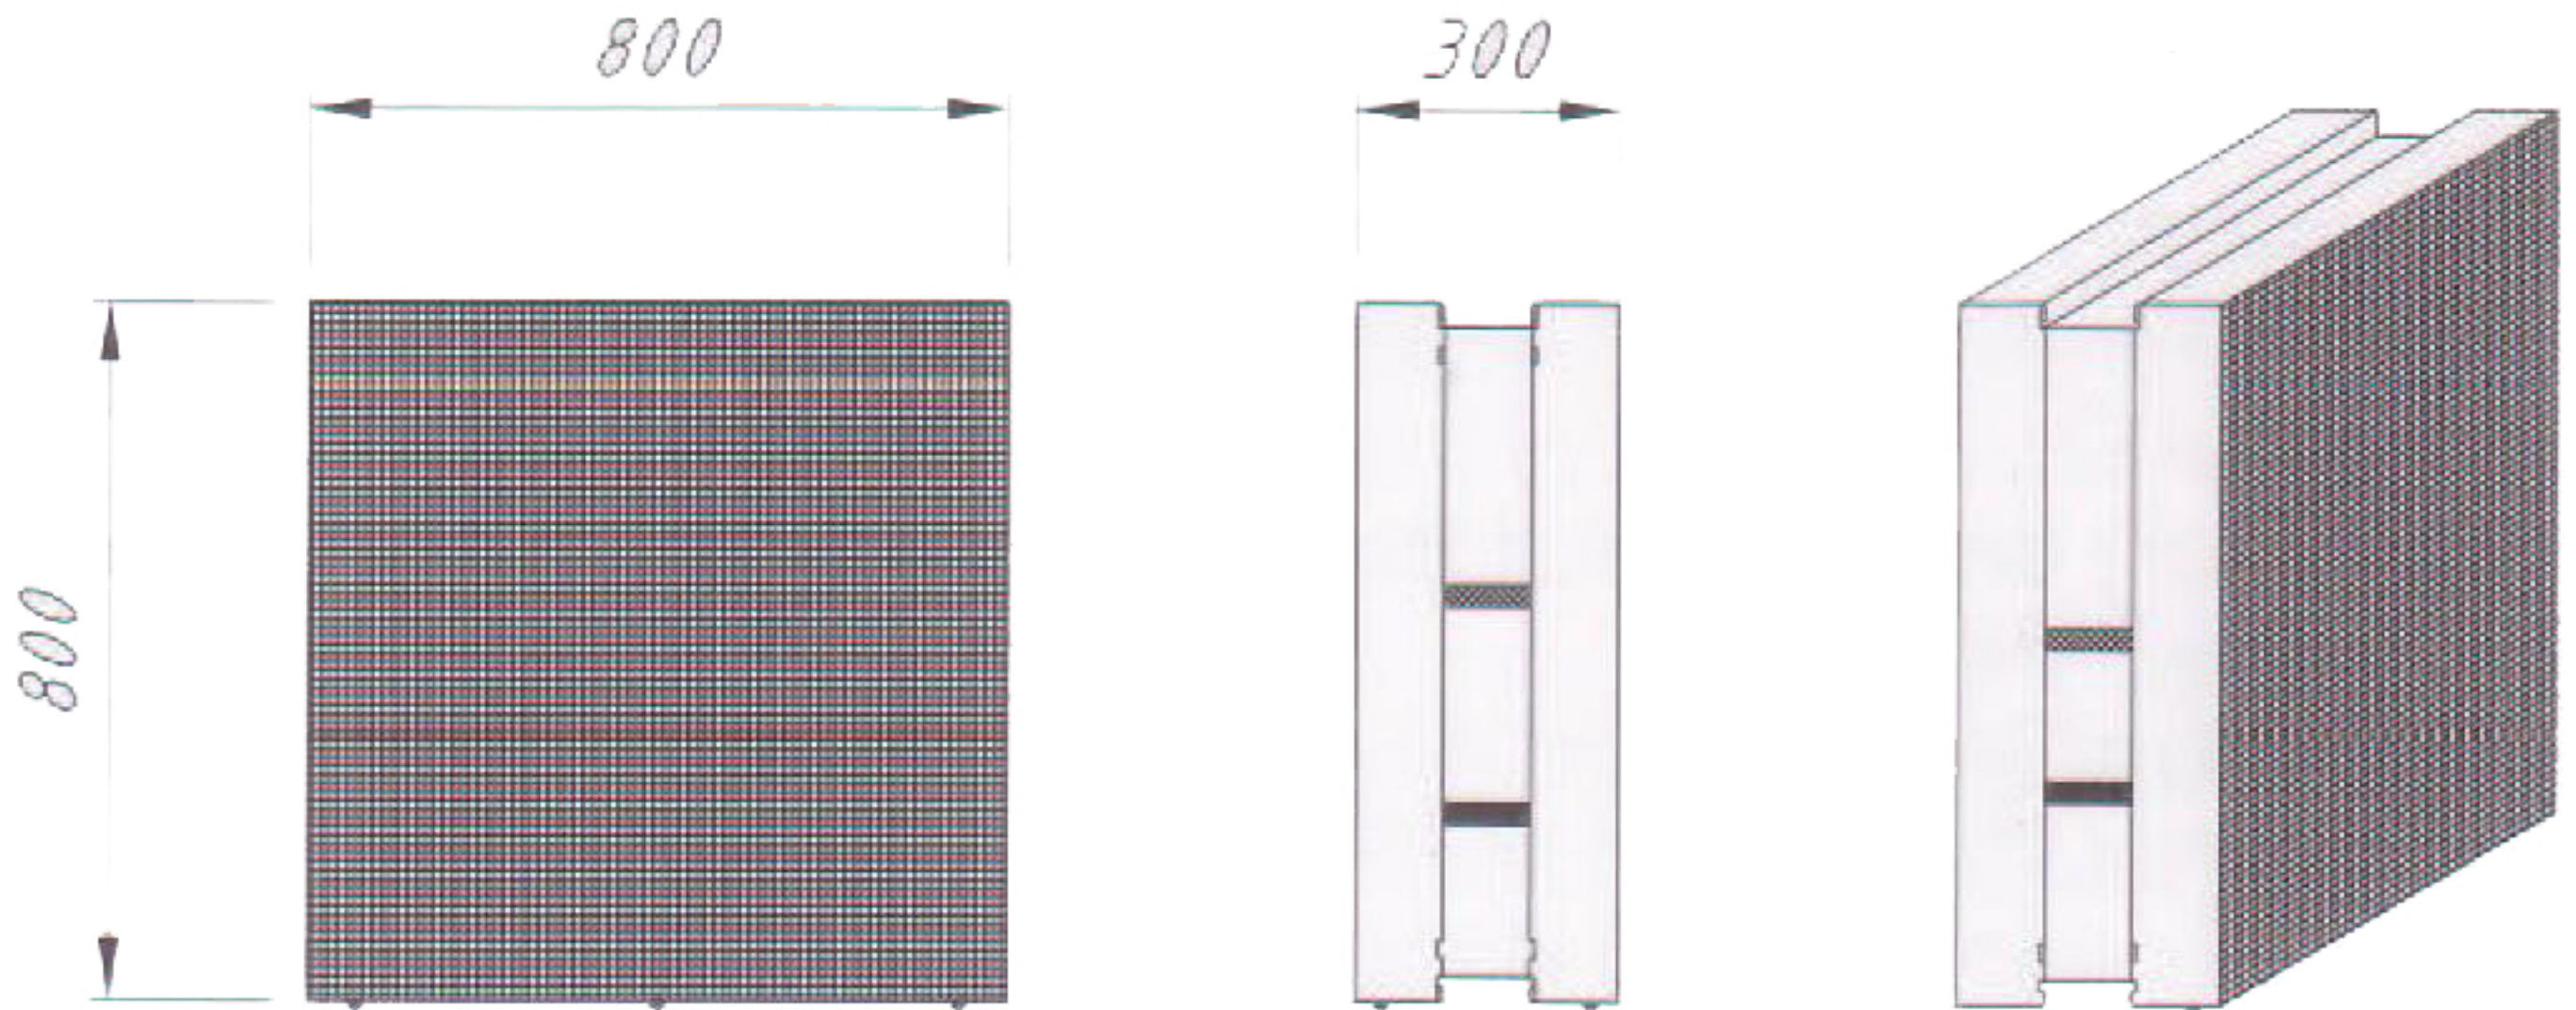

Moviecolor™ SMD V312.08.08/120S

Matrix

64 lines x 64 columns

Maximum brightness

4.000 cd/m²

Pixel pitch

12,5 mm

Power supply

110-240V; 50-60Hz; 800W

Weight

44 Kg